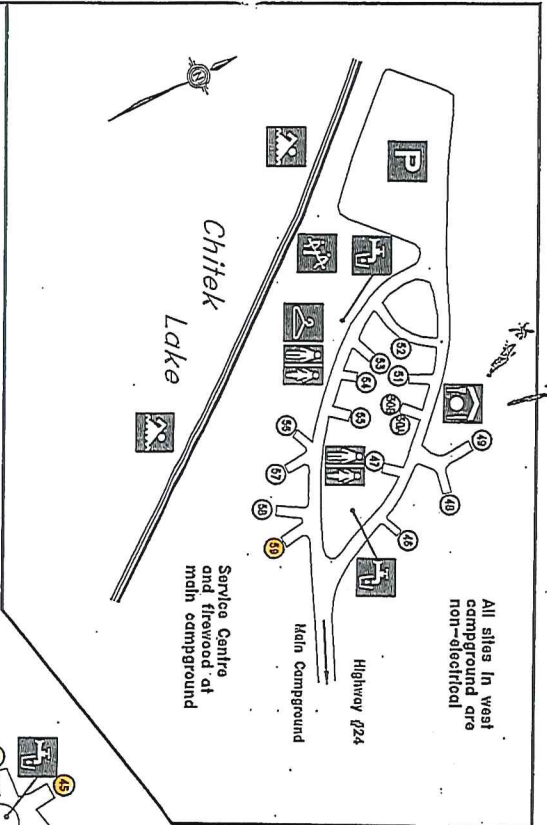

Non-electric

Highlighted sites are not available for nightly bookings

All sites in west campground are non-electrical

All sites in main campground are electrical

- LEGEND**
- Playground
 - Accessible
 - Washrooms
 - Water Point
 - Firewood
 - Camp Kitchen
 - Swimming
 - Telephone
 - Showers
 - Parking
 - Trailer Sewage Dump
 - Change Room

CHITEK LAKE RECREATION SITE
CAMPGROUND
www.saskparks.net