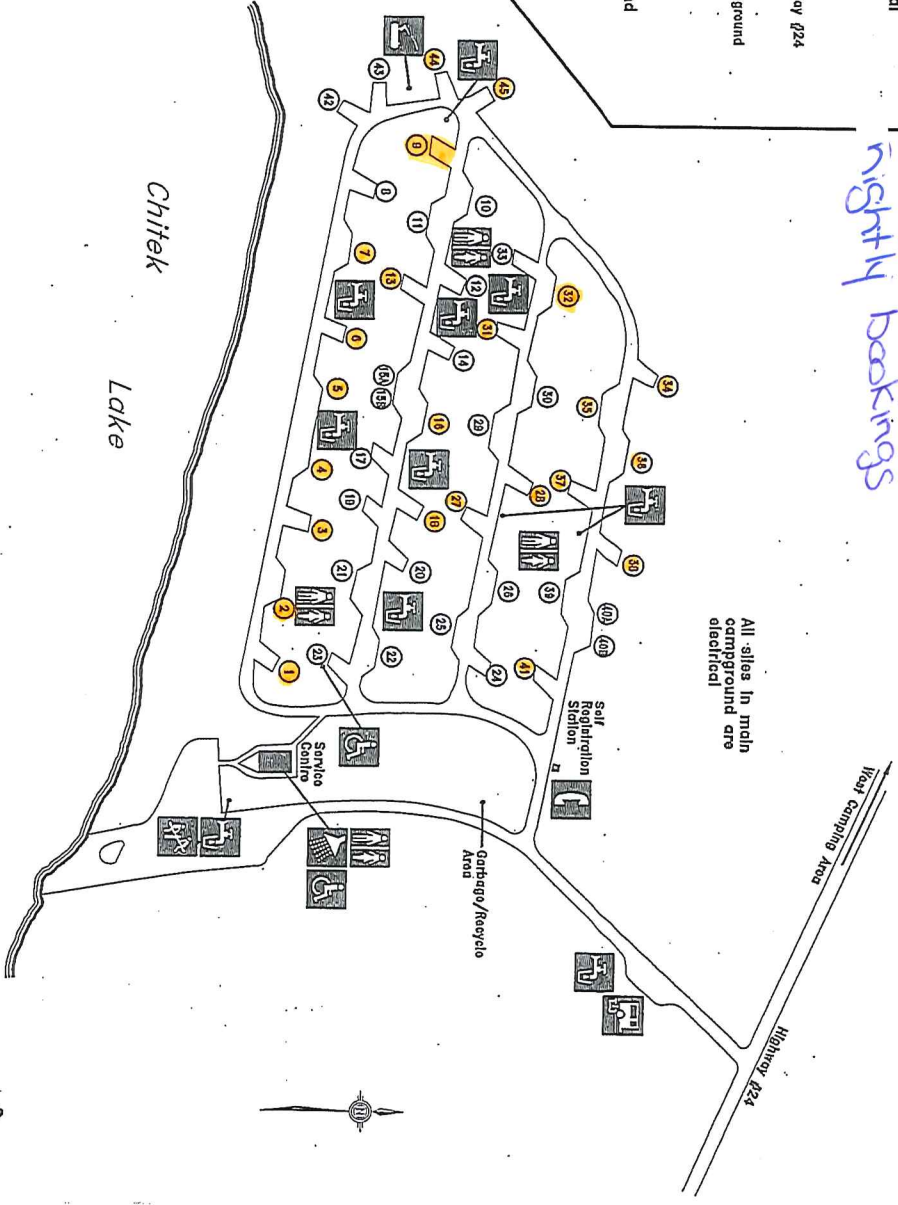

Non-electric

Highlighted sites are not available for nightly bookings

All sites in west campground are non-electrical

All sites in main campground are electrical

- LEGEND**
- Playground
 - Accessible
 - Washrooms
 - Water Point
 - Firewood
 - Camp Kitchen
 - Swimming
 - Telephone
 - Showers
 - Parking
 - Trailer Sewage Dump
 - Change Room

CHITEK LAKE RECREATION SITE
CAMPGROUND
www.saskparks.net